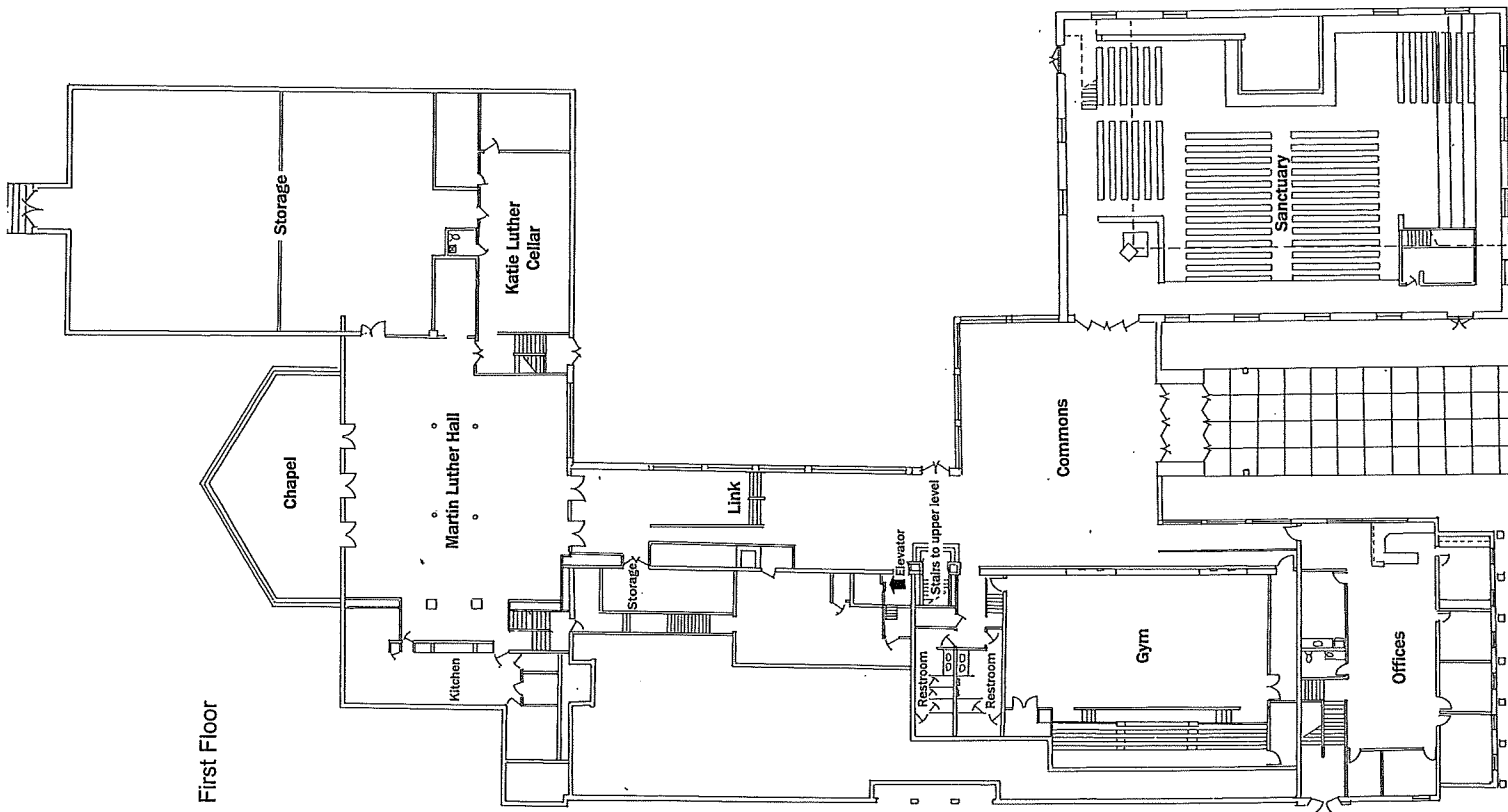

Second Floor

First Floor

**FIRST LUTHERAN CHURCH**  
**1555 40th Avenue NE**  
**Columbia Heights, MN 55421**  
**763-788-9653**